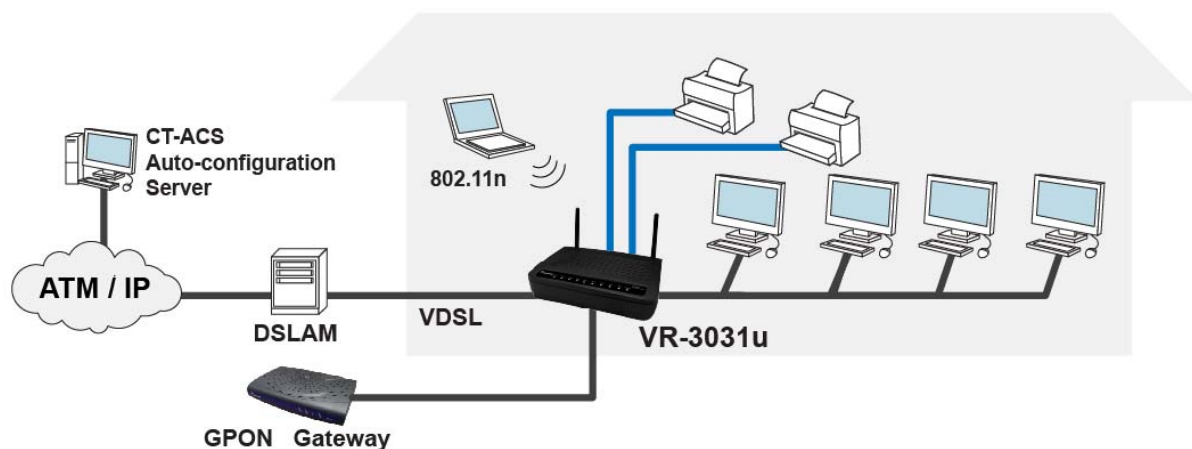

ATM Attributes

- RFC 2364 (PPPoA), RFC 2684 (RFC 1483) Bridge/Route; RFC 2516 (PPPoE); RFC 1577 (IPoA)
- Support up to 16 PVCs
- AAL5
- UBR/CBR/VBR
- UNI 3.1/4.0
- OAM F4/F5

PTM Attributes

- ATM Adaptation Layer: Ethernet packet format,
- Support 8 flows,
- Support preemption and dual latency,
- Support PTM shaping

Management

- TR-069/TR-098/TR-104/TR-111, SNMP, Telnet, Web-based management, Configuration backup and restoration
- Software upgrade via HTTP, TFTP server, or FTP server

Bridge Functions

- Transparent bridging and learning: IEEE 802.1d
- VLAN support
- Spanning Tree Algorithm
- IGMP Proxy

Routing Functions

- Static route, RIP, and RIPv2, NAT/PAT, DHCP Server/ DHCP Relay, DNS Proxy, ARP

Security Functions

- Authentication protocols: PAP, CHAP
- TCP/IP/Port filtering rules, Port triggering/Forwarding, Packet and MAC address filtering, access control, SSH

QoS

- L3 policy-based QoS, IP QoS, ToS

Application Passthrough

- PPTP, L2TP, IPSec, SIP, Yahoo messenger, ICQ, RealPlayer, NetMeeting, MSN, X-box, etc.

Power Supply

- Input: AC 100-240V, Output: DC 12V/ 1.0A

Environment Condition

- Operating temperature: 0 ~ 40 degrees Celsius
- Relative humidity: 5 ~ 95% (non-condensing)

Dimensions

- 171 mm (W) x 39 mm (H) x 122 mm (D)

Kit Weight (1*VR-3031u, 1*RJ11 cable, 1*RJ45 cable, 1*power

- adapter)
- 0.6 kg

Taiwan:
3F-1, No. 10, Lane 609, Chongxin Road, Section 5,
Sanchong Dist, New Taipei City 24159, Taiwan
Tel: 886-2-2999-8261
Fax: 886-2-2999-8497

China:
1F, No. 88 Building M1 East QianJin Road,
Kunshan City, PC: 215300, China
Tel: 86-512-57383156
Fax: 86-512-57383155

Spain:
Edif. América II C/Prócion,7 portal 3 bajo H 28023 Madrid,
Spain
Tel: 34-917990403
Fax: 34-913510999

France:
8, Rue Edouard Naud
92130 Issy-Les-Moulineaux, France
Tel: 33-1-78463600
Fax: 33-1-78463601

Czech Republic:
TOKOVO Jankovcova 1518/2, 170 00, Prague 7,
Czech Republic
Tel: 420-266-782040
Fax: 420-266-782990

USA & Canada:
16 Goodyear, Suite 120, Irvine, CA 92618
Tel: 1-949-7539640
Fax: 1-949-7539020

Brazil:
Av. Brig. Luis Antonio, 2466 Room 64 - Jardim Paulista -
São Paulo - SP - zip code: 01402-000
Tel: 00 55 11 3052-2295
Fax: 00 55 11 3052-2295