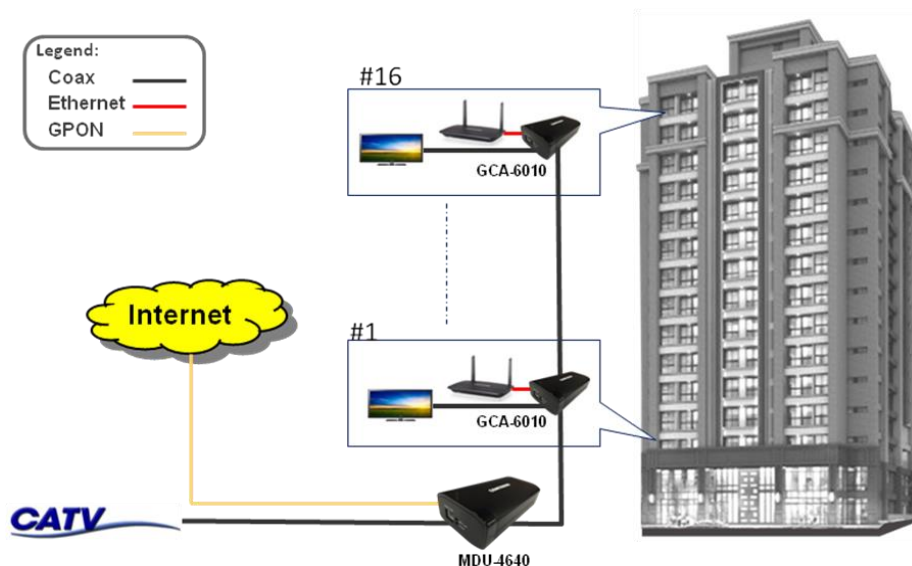

MDU-4640

| G.hn wave2 over coaxial | SFP/1GBase-T Eth. Uplink

SPECIFICATIONS

HARDWARE	
Ports	1 Port F-connector (G.hn + CATV Output/Input) 1 Port F-Connector (CATV Input/Output) 1 Gigabit Ethernet port (RJ-45) 1 SFP
LED Indicators	Power, LAN, (G.hn) Link, SFP
Power Input	DC 12V/1A
Dimensions	133mm (D) x 70mm (W) x 38mm (H)
UPLINK (MDU-4640)	
SFP module (Optional)	GPON ONU MAC, 1G AE, 1GBase-T (RJ-45)
Gigabit Ethernet (RJ-45)	Built-in
G.HN WAVE2 MASTER	
Standards	Supports ITU-T G.9960/9961/9962/9963/9964 Unified high-speed wireline-based home networking transceivers
CABLE TV	
Spectrum	250MHz to 1200MHz
ENVIRONMENT	
Operating Temperature	0°C ~ 40°C (32°F ~ 104°F)
Operating Humidity	10% ~ 90% non-condensing
SOFTWARE	
Features	· Supports Up Stream/Down Stream bandwidth configuration · Supports DHCP client, Fixed IP setting, Ipv6 passthrough, C-TAG VLAN, Management VLAN, Syslog, SNTP client, Multicasting · Supports Web GUI as friendly management Interface · TR-069 for remote management
Certifications	FCC, CE Class B

APPLICATION DIAGRAM

COMTREND

Taiwan:
3F-1, No.10, Lane 609, Chongxin Road, Section 5,
Sanzhong Dist, New Taipei City 241405, Taiwan
Tel: +886-2-29998261

USA & Canada:
530 Technology Dr. Suite 100, Irvine,
CA 92618, USA
Tel: +1-949-753-9640

Spain:
C/ Proci3n, 7 portal 2, 1º C - Edif. Am3rica II
28023 Madrid, Spain
Tel: 34-917990403

Czech Republic:
TOKOVO Jankovcova 1518/2, 170 00, Prague 7,
Czech Republic
Tel: +420-266-782040

www.comtrend.com

Maximum performance, actual data rates, and coverage will vary depending on network conditions and environmental factors. Product specifications and design are subject to change without notice.

DS_MDU-4640_V3.2