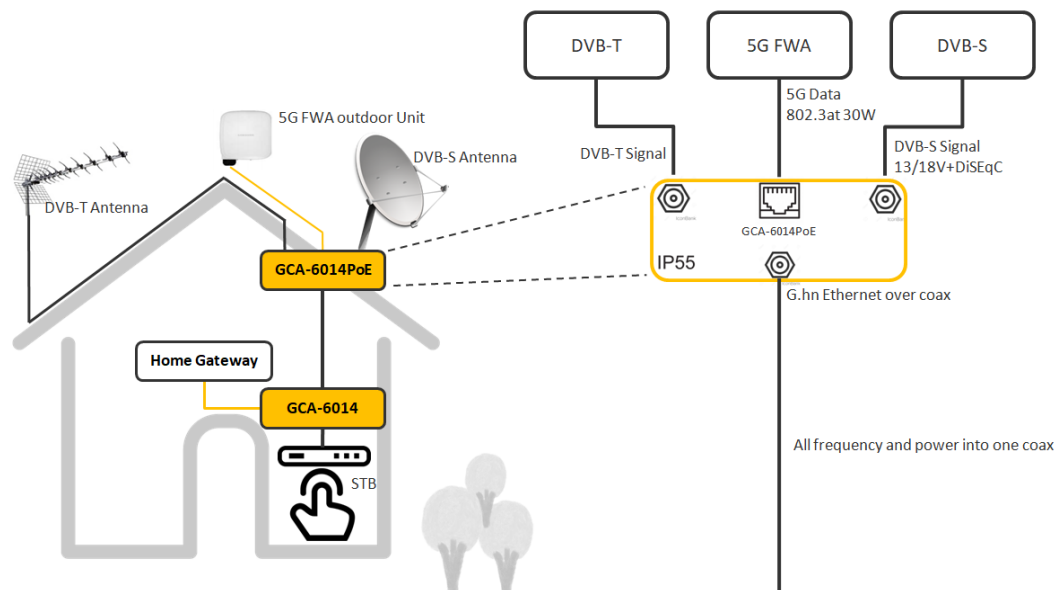

GCA-6014 & GCA-6014PoE

G.hn Wave 2 over Coaxial | 2500Base-T | PoC | PoE+ | Triplexer

SPECIFICATIONS

HARDWARE	
Ports	1 Port RJ-45 2500Base-T, 3 Port F-connector (GCA-6014) 1 Port RJ-45 2500Base-T PoE Port, 3 Port F-connector (GCA-6014PoE)
LED Indicators	Power, (G.hn) Link, LAN (GCA-6014 & GCA-6014PoE)
Power Input	100-240V AC, 50-60 Hz (GCA-6014)
Dimensions (L x W x H)	165 x 165 x 60 mm (GCA-6014), 245 x 120 x 45 mm (GCA-6014PoE)
POWER OVER ETHERNET (GCA-6014PoE)	
Standard	IEEE 802.3af, IEEE 802.3at
Power Output	DC53V/0.55A
TRIPLEXER SPECTRUM	
DVB-S/ DVB-T/ G.hn	950MHz ~ 2150MHz / 174MHz ~ 790MHz / 5MHz ~ 150MHz
ENVIRONMENT	
Operating Temperature	GCA-6014 Operating: 0°C ~ 40°C (32°F ~ 104°F) GCA-6014PoE Operating: -10°C ~ 55°C (14°F ~ 131°F)
Storage Temperature	-40°C ~ 70°C (-40°F ~ 158°F)
Humidity	Operating: 10 ~ 90% RH, non-condensing / Storage: 5 ~ 90% RH, non-condensing
STANDARDS COMPLIANCE	
Standards	IEEE 802.3u 100BaseTX Fast Ethernet / IEEE 802.3ab 1000BaseT Gigabit Ethernet / IEEE 802.3bz 2500BaseT 2.5Gigabit Ethernet IEEE 802.3af Power Over Ethernet (PoE) / IEEE 802.3at Power Over Ethernet Plus (PoE+) ITU-T G.9960/9961/9962/9963/9964 Unified high-speed wireline-based home networking transceivers
Certifications	FCC, CE Class A

APPLICATION DIAGRAM

COMTREND

Taiwan:
3F-1, No.10, Lane 609, Chongxin Road, Section 5,
Sanzhong Dist, New Taipei City 241405, Taiwan
Tel: +886-2-29998261

USA & Canada:
530 Technology Dr. Suite 100, Irvine,
CA 92618, USA
Tel: +1-949-753-9640

Spain:
C/ Proci3n, 7 portal 2, 1º C - Edif. Am3rica II
28023 Madrid, Spain
Tel: 34-917990403

Czech Republic:
TOKOVO Jankovcova 1518/2, 170 00, Prague 7,
Czech Republic
Tel: +420-266-782040