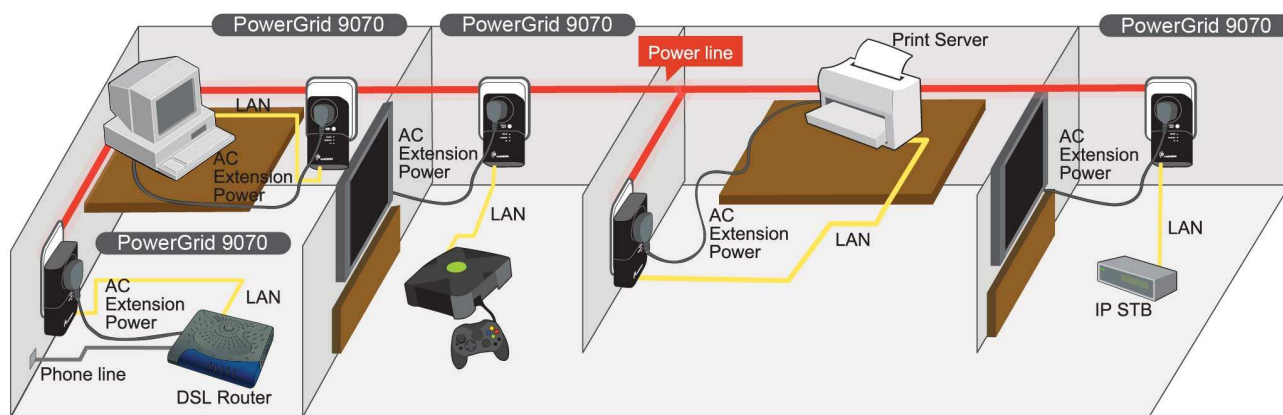

PowerGrid Series PG-9070

1 Gbps G.hn | Filtered Outlet

SPECIFICATIONS

Interface

- RJ-45 X 1 for Ethernet connection
- AC power plug X 1
- AC power socket X 1

Ethernet

- Standard IEEE 802.3
- 10/100/1000 Mbps BaseT auto-sense
- Auto rate and duplex negotiation
- MDI/MDX support

Modulations

- OFDM, FEC, Flexible frequency configuration

Data Rate

- Up to 1 Gbps

Management

- HTTP Web-based; Firmware upgrade via TFTP
- TR-069 Supported (Optional)

Security

- AES 128 bits encryption ensures total data security

Networking Protocols

- 802.1D Ethernet Bridge
- 802.1Q VLAN
- Quality of Service (QoS)
- IGMP(IPv4) Snooping & MLD(IPv6) Snooping

Power

- 110-240 VAC 50Hz/60Hz
- Auto power saving mode max 0.5W (in standby mode)

Environment Condition

- Operating temperature: 0 ~ 40 degrees Celsius
- Relative humidity: 8 ~ 95% (non-condensing)

Dimensions

- EU/French version: 137mm(H)x 68 mm (W) x 61mm(81 mm with plug)(D)

Certifications

- FCC, CE class B, WEEE, RoHS, ITU-T G.hn Standard

Note: Specifications are subject to change without notice

Applications Diagram

COMTREND CORPORATION

Taiwan:

3F-1, No.10, Lane 609, Chongxin Road, Section 5,
Sanchong Dist, New Taipei City 24159, Taiwan
Tel: 886-2-2999-8261
Fax: 886-2-2999-8497

China:

1F, No. 88 Building M1 East QianJin Road,
Kunshan City, PC: 215300, China
Tel: 86-512-57383156,
Fax: 86-512-57383155

Spain:

Edif. América II C/Prócion,7 portal 3 bajo H 28023 Madrid,
Spain
Tel: 34-917990403
Fax: 34-913510999

France:

8, Rue Edouard Naud
92130 Issy-Les-Moulineaux, France
Tel: 33-1-78463600
Fax: 33-1-78463601

Czech Republic:

TOKOVO Jankovcova 1518/2, 170 00, Prague 7,
Czech Republic
Tel: 420-266-782040
Fax: 420-266-782990

USA & Canada:

16 Goodyear, Suite 120, Irvine, CA 92618
Tel: 1-949-7539640
Fax: 1-949-7539020

Brazil:

Av. Brig. Luis Antonio, 2466 Room 64 - Jardim Paulista -
São Paulo - SP - zip code: 01402-000
Tel: 00 55 11 3052-2295
Fax: 00 55 11 3052-2295