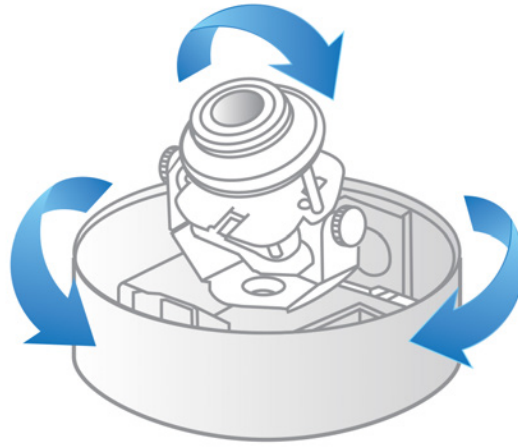

COMPACT VANDAL DOME | IP CAMERA

PRODUCT OVERVIEW

Compact design for the ultimate versatility. Comtrend's VD21IR Compact Vandal Dome IP Camera offers a sleek compact design for indoor areas, and remains durable with vandal and weather proof certified housing for outdoor areas. It supports 3-axis (pan, tilt and lens module) manual rotation for easy adjustments for the proper viewing site, and with built-in IR LEDs the VD21IR supports day/night function even in an environment with no light.

KEY BENEFITS

Sleek Compact Design

Easily hidden and subtle for minimal impact to the environment.

Built-In IR LED

Supports day/night function even in an environment with no light.

Supports Multiple Video Streams

Can simultaneously stream H.264, MPEG-4, and MJPEG

Vandal & Weather Proof

Vandal proof IK8 and weather proof IP66 certified casing.

MB-21IR

3 Axis Rotation!

FEATURES

- Multi-stream from H.264/MPEG-4/MJPEG
- 30 fps @ 1920x1080
- Built-in 3.6mm, IR mega lens
- Supports two-way audio
- IR illuminators, effective up to 65 feet
- Built-in MicroSD card slot(32GB max)
- Vandal proof IK8
- Weather proof IP66
- Supports iOS and Android
- PoE Power (IEEE802.3af)