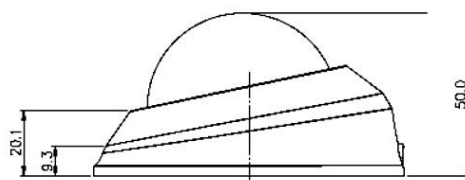

DIMENSIONS

COMTREND CORPORATION

Taiwan:
3F-1, No.10, Lane 609, Chongxin Road, Section 5,
Sanzhong Dist, New Taipei City 24159, Taiwan
Tel: 886-2-2999-8261
Fax: 886-2-2999-8497

USA & Canada:
14 Chrysler, Irvine CA 92618, USA
Tel: 1-949-7539640
Fax: 1-949-7539020

Spain:
Edif. América II C/Pración, 7 portal 3 bajo H 28023
Madrid, Spain
Tel: 34-917990403
Fax: 34-913510999

Czech Republic:
TOKOVO Jankovcova 1518/2, 170 00, Prague 7,
Czech Republic
Tel: 420-266-782040
Fax: 420-266-782990