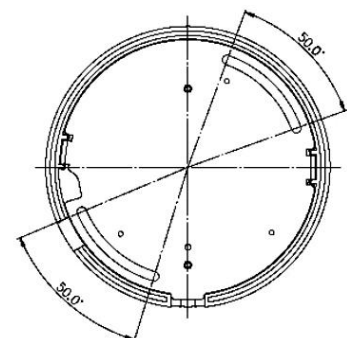

DIMENSIONS

COMTREND CORPORATION

Taiwan:
3F-1, No.10, Lane 609, Chongxin Road, Section 5,
Sanzhong Dist, New Taipei City 24159, Taiwan
Tel: 886-2-2999-8261
Fax: 886-2-2999-8497

USA & Canada:
14 Chrysler, Irvine CA 92618, USA
Tel: 1-949-7539640
Fax: 1-949-7539020

Spain:
Edif. América II C/Pración, 7 portal 3 bajo H 28023
Madrid, Spain
Tel: 34-917990403
Fax: 34-913510999

Czech Republic:
TOKOVO Jankovcova 1518/2, 170 00, Prague 7,
Czech Republic
Tel: 420-266-782040
Fax: 420-266-782990