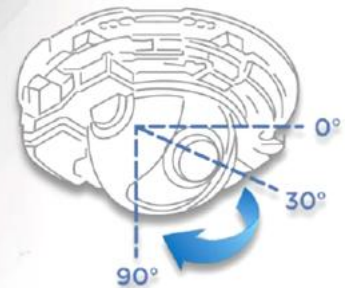

IP CAMERA

2MP Mini Dome Camera | PoE 802.3af | 30fps @ 1920x1080

MD21

Only 0.4lbs!

Adjustable Lens

Compact design for the ultimate versatility

Comtrend's MD21 Mini Dome IP Camera is designed for indoor areas and offers the utmost versatility with its compact form, weighing in at only 0.4lbs. This camera is designed to be powered by PoE (802.3af), which allows for flexible deployment in hard to reach areas. The cover can be opened without any tools to easily adjust the lens. Its petite size can be easily hidden to minimize the impact on the environment.