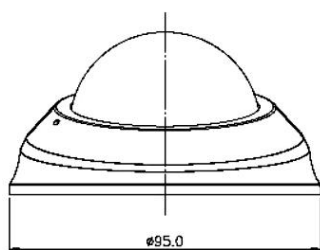

DIMENSIONS

COMTREND CORPORATION

Taiwan:
3F-1, No.10, Lane 609, Chongxin Road, Section 5,
Sanzhong Dist, New Taipei City 24159, Taiwan
Tel: 886-2-2999-8261
Fax: 886-2-2999-8497

USA & Canada:
14 Chrysler, Irvine CA 92618, USA
Tel: 1-949-7539640
Fax: 1-949-7539020

Spain:
Edif. América II C/Pración, 7 portal 3 bajo H 28023
Madrid, Spain
Tel: 34-917990403
Fax: 34-913510999

Czech Republic:
TOKOVO Jankovcova 1518/2, 170 00, Prague 7,
Czech Republic
Tel: 420-266-782040
Fax: 420-266-782990