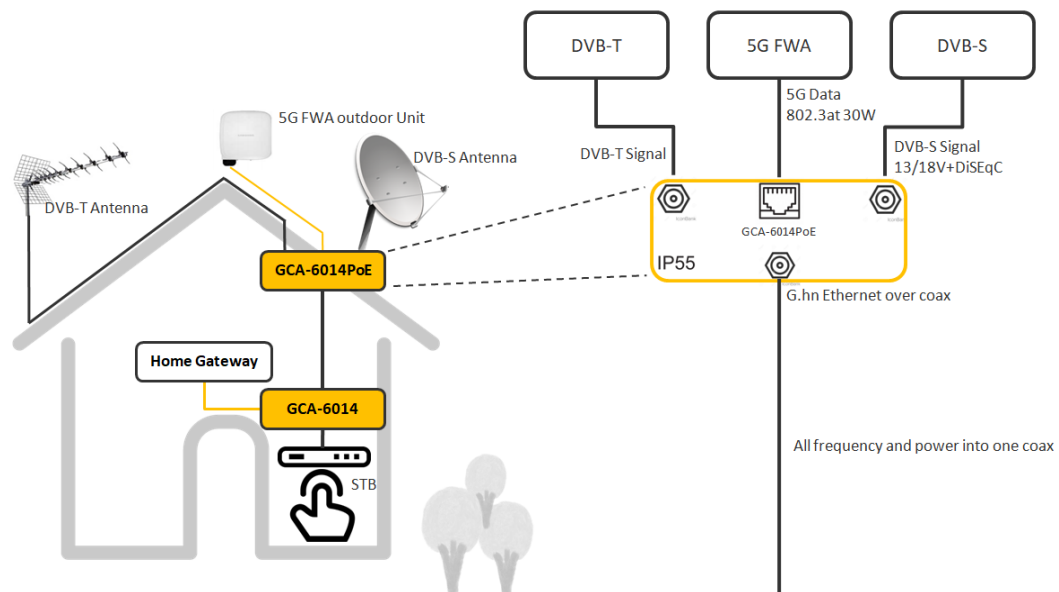

GCA-6014 & GCA-6014PoE

G.hn Wave 2 over Coaxial | 2500Base-T | PoC | PoE+ | Triplexer

SPECIFICATIONS

HARDWARE	
Ports	1x RJ-45 2500Base-T, 3 Port F-connector (GCA-6014) 1x RJ-45 2500Base-T PoE Port, 3 Port F-connector (GCA-6014PoE)
LED Indicators	Power, (G.hn) Link, LAN (GCA-6014 & GCA-6014PoE)
Power Input	100-240V AC, 50-60 Hz (GCA-6014)
Dimensions (L x W x H)	165 x 165 x 60 mm (GCA-6014), 245 x 120 x 45 mm (GCA-6014PoE)
POWER OVER ETHERNET (GCA-6014PoE)	
Standards	IEEE 802.3af, IEEE 802.3at
Power Output	DC53V/0.55A
TRIPLEXER SPECTRUM	
DVB-S/ DVB-T/ G.hn	950MHz ~ 2150MHz / 174MHz ~ 790MHz / 5MHz ~ 150MHz
ENVIRONMENT	
Operating Temperature	GCA-6014 Operating: 0°C ~ 40°C (32°F ~ 104°F) GCA-6014PoE Operating: -10°C ~ 55°C (14°F ~ 131°F)
Storage Temperature	-40°C ~ 70°C (-40°F ~ 158°F)
Humidity	Operating: 10 ~ 90% RH, non-condensing / Storage: 5 ~ 90% RH, non-condensing
STANDARDS COMPLIANCE	
Standards	IEEE 802.3u 100BaseTX Fast Ethernet / IEEE 802.3ab 1000BaseT Gigabit Ethernet / IEEE 802.3bz 2500BaseT 2.5 Gigabit Ethernet IEEE 802.3af Power Over Ethernet (PoE) / IEEE 802.3at Power Over Ethernet Plus (PoE+) ITU-T G.9960/9961/9962/9963/9964 Unified high-speed wireline-based home networking transceivers

APPLICATION DIAGRAM

COMTREND

Taiwan:
3F-1, No.10, Lane 609, Chongxin Road, Section 5,
Sanzhong Dist, New Taipei City 241405, Taiwan
Tel: +886-2-29998261

USA & Canada:
530 Technology Dr. Suite 100, Irvine,
CA 92618, USA
Tel: +1-949-753-9640

Spain:
C/ Proción, 7 portal 2, 1º C - Edif. América II
28023 Madrid, Spain
Tel: 34-917990403

Czech Republic:
TOKOVO Jankovcova 1518/2, 170 00, Prague 7,
Czech Republic
Tel: +420-286-782040

www.comtrend.com

Maximum performance, actual data rates, and coverage will vary depending on network conditions and environmental factors. Product specifications and design are subject to change without notice.

DS_GCA-6014_GCA-6014PoE_V3.3