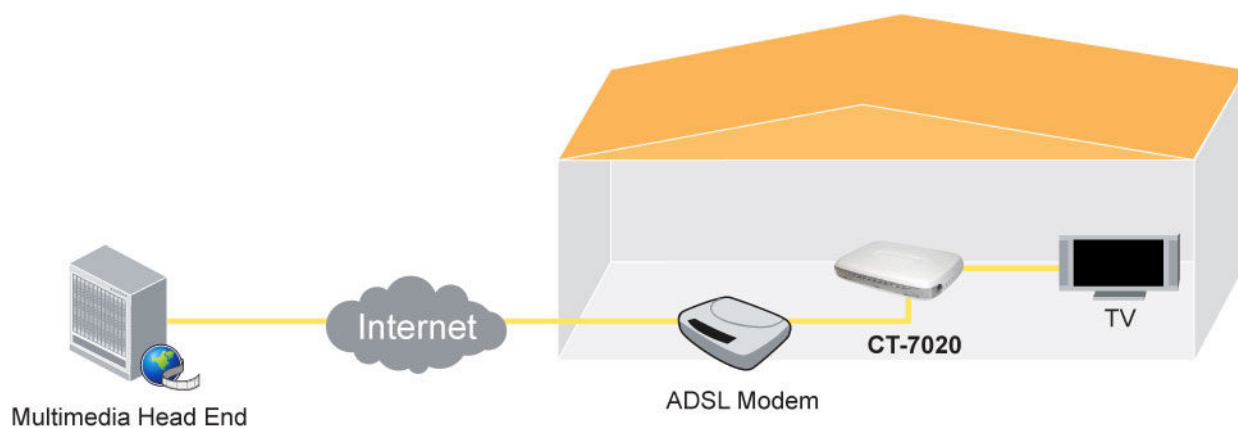

CT-7020 IPTV Set Top Box

COMTREND
Leading the **Communication Trend**

Description

Comtrend's IPTV Set Top Box, CT-7020, is a state-of-the-art and cost-effective Set Top Box, meeting the need for a digital multimedia home networking application.

CT-7020 is powered by Win CE to deliver broadband TV and Video on Demand (VoD), Internet and streaming over the IP network for video and data services.

IPTV services allow Telcos, Cable operators or Internet service providers to leverage invested ADSL, HFC and FTTH infrastructures.

Applications Diagram

CT-7020 IPTV Set Top Box

Specifications

Hardware

Video Output

NTSC/ PAL TV resolution: 720 x 480/ 576 Pixels
Standard Definition output up to 480P

Audio Output

Analog Stereo