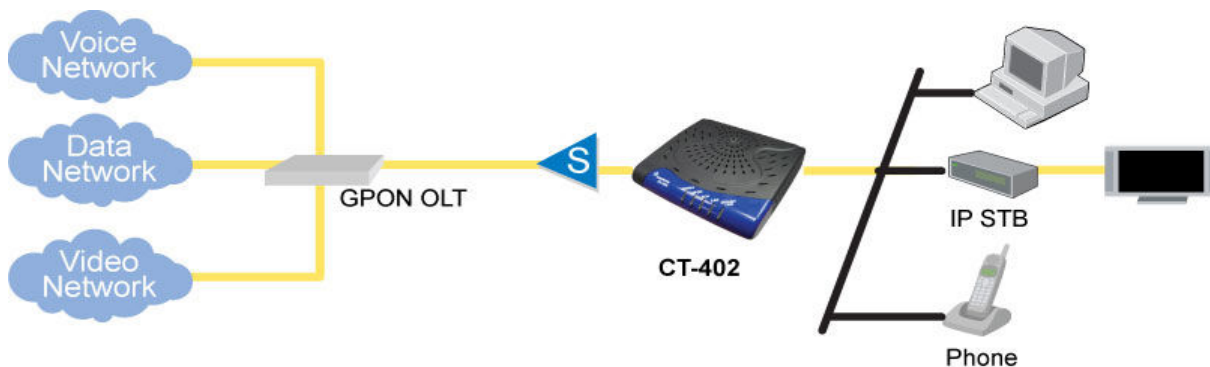

Applications Diagram