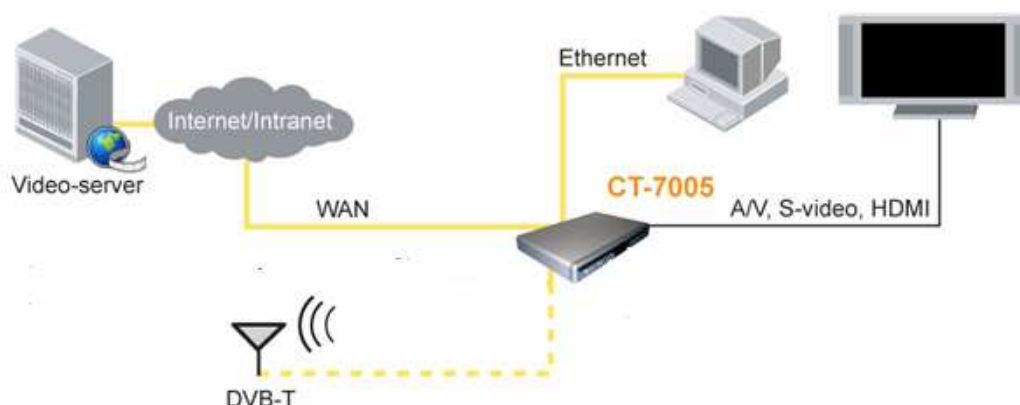

CT-7005

Hybrid Set Top Box High Definition IP + DVB-T

COMTREND

Leading the Communication Trend

Description

Comtrend's Hybrid Set Top Box, CT-7005, is a flexible and cost-effective Set Top Box to meet the need for a digital multimedia home networking application.

CT-7005 is powered by embedded Linux to deliver broadband TV, Video on Demand (VoD), Internet, and streaming over an IP network. IPTV services allow Telcos, Cable operators or Internet service providers to leverage invested ADSL, HFC and FTTH infrastructures.

Features

- Embedded Linux OS
- Optional Browser and JavaScript for Middleware and EPG
- IGMPV2,V3 Multicast IPTV
- VoD with trick mode based on various video server.
- MPEG-4 AVC/H.264 to HP@L4.1, resolution support to 720P and 1080i
- MPEG-2 to MP@HL, resolution support to 720P and 1080i
- Supports High Definition video quality via HDMI
- Various audio format could be decoded by request
- Supports streaming protocols RTP and RTSP
- Software is upgradeable via HTTP
- Optional hard disk for PVR & Push VoD implementation
- Optional DVB-T support fixed channel list and switching

Applications Diagram

CT-7005

Hybrid Set Top Box High Definition IP + DVBT

Specifications

Hardware

Video Output

Configurable Standard Definition video output: NTSC/ PAL TV resolution: 720 x 480/ 576 Pixels
Configurable High definition Video output: 720p/1080i