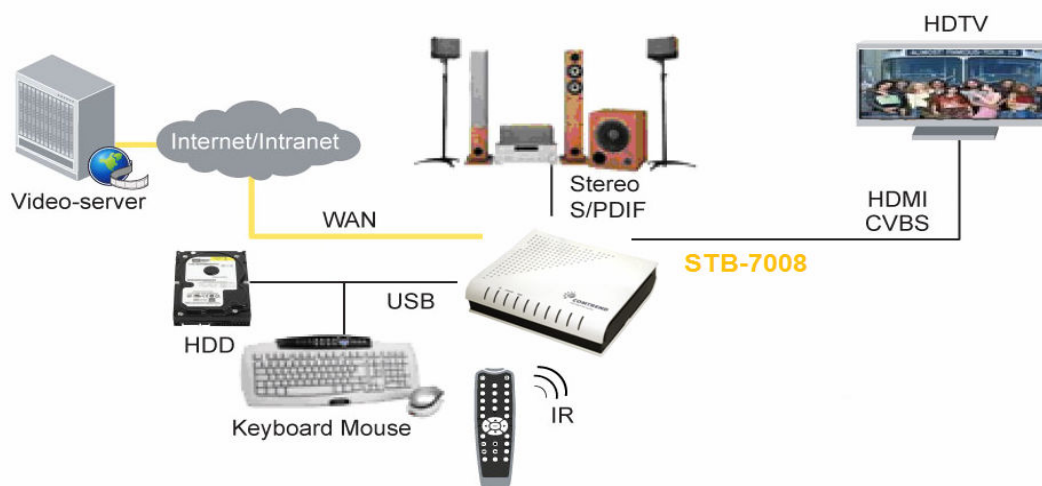

STB-7008

HD Cost-optimized IP Set Top Box

Description

The Comtrend STB-7008 is a next generation IP-based set-top-box which can support IPTV, video-on-demand (VoD), near VoD, Internet, and over-the-top (OTT) video applications in both HD (high-definition) and SD (standard-definition) formats. It's supporting the essential features of cost-optimized and high performance IP set-top boxes solution. With advanced and legacy interfaces supported, it can be used as a multimedia hub for a modern digital home networking environment.

STB-7008 is powered by state-of-the-art SoC and embedded Linux to support most advanced services via an IP network. These advanced applications allow Telcos, Cable operators and Internet service providers to leverage their invested DSL, HFC (cable modem) and FTTP infrastructure.

Applications Diagram

STB-7008

SD/HD Cost-optimized IP Set Top Box

Specifications

Hardware

Interface

HDMI output for high definition
RCA composite (CVBS) video/audio output
S/PDIF audio via optical fiber
RJ-45 for WAN/LAN, 10/100baseT, auto sensing x2
USB2.0 connector x2
IR receiver / extension
RJ-12 with RS-232

Software

Browser

Browser*

Middleware

OSD with VCR trick mode (Play, Pause, FFW, RW, Stop)*
EPG (Electronic Program Guide)*

Copy Protection

DRM and Macrovision*

Stream Protocol