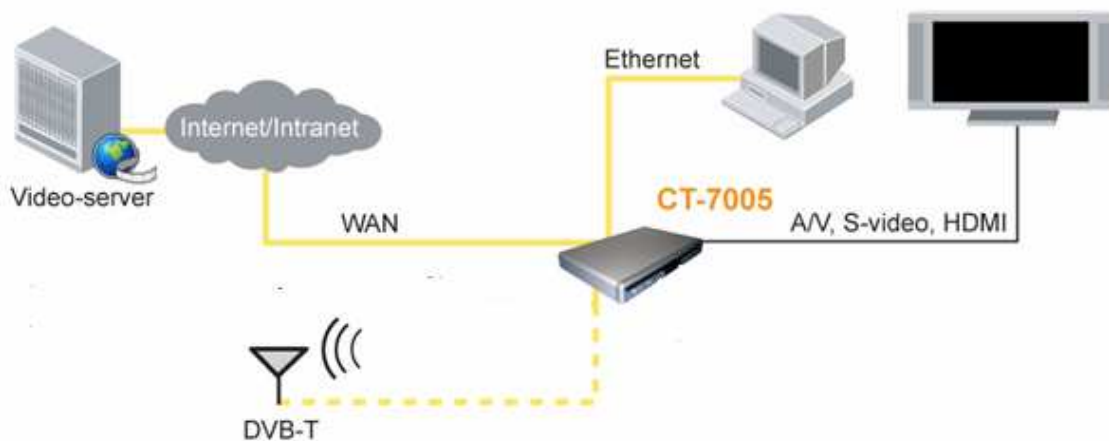

CT-7005

HDMI | DVB-T

SPECIFICATIONS

Hardware

Video Output

- Configurable Standard Definition video output: NTSC/PAL TV resolution: 720 x 480/ 576 Pixels,
- Configurable High definition Video output: 720p/ 1080i

Audio Output

- Analog Stereo

Interfaces

- RJ-45 for WAN 10/100 T auto sensing
- RCA composite Video/ Audio output
- S-Video output
- HDMI for High Definition
- S/PDIF audio via optical fiber
- USB (2.0) connector x 2 (1 in front panel, 1 in main board)

Video Decoding

- MPEG 2 MP@ HL decoding SD/HD
- H.264 HP@ L4.1 decoding SD/HD

Audio Decoding

- Various audio format could be decoded by request,

SATA Hard Disk Drive (option)

DVB-T (option, without CA)

Dimension

- TBD

Power

- AC 100~240V/ 50~60Hz

Software

- IPv4, HTTP, DNS Client, DHCP Client, TFTP Client, Telnet Server, ICMP (Ping/ Trace route).

Browser

- Browser*

Copy Protection

- DRM and Macrovision*

Middleware

- OSD with VCR trick mode (Play, Pause, FFW, RW, Stop)*
- EPG (Electric Program Guide)*

Streaming Protocol

- RTP and RTSP*

Multicast Protocol

- IGMP V2, V3

* Features are based on the solution of our middleware and video server partners. If customer requests other solutions, features might change.

Note: Specifications are subject to change without notice.

COMTREND CORPORATION

Taiwan:

3F-1, No.10, Lane 609, Chung Hsin Road Section 5, San Chung,
Taipei, Taiwan 24159
Tel: 886-2-2999-8261
Fax: 886-2-2999-8497

China:

Spain:

Edif. América II C/Prócion,7 portal 3 bajo H 28023 Madrid, Spain
Tel: 34-917990403
Fax: 34-913510999

UK:

566 Chiswick High Road Building 3, Chiswick Park Chiswick - London,
W4 5YA UK
Tel: 44-0-8453701031
Fax: 44-0-8453701032

France:

8, Rue Edouard Naud
92130 Issy-Les-Moulineaux, France
Tel: 33-1-78463600
Fax: 33-1-78463601

Czech Republic:

TOKOVO Jankovcova 1518/2, 170 00, Prague 7, Czech Republic
Tel: 420-266-782040
Fax: 420-266-782990

USA & Canada:

16 Goodyear, Suite 120, Irvine, CA 92618
Tel: 1-949-7539640
Fax: 1-949-7539020

Brazil:

Al. Campinas, 977 - 7º. Floor - Room 71 / 72 - Jardins
Zip Code: 01404-001 - São Paulo - SP - Brazil
Tel: 00 55 11 3052-2295
Fax: 00 55 11 3052-2295

Mexico:

Mariano Escobedo 396 Office 503 Colonia Anzures, Deleg.
Miguel
Hidalgo 11590 Distrito Federal México
Tel: +52 (55) 1579 6330