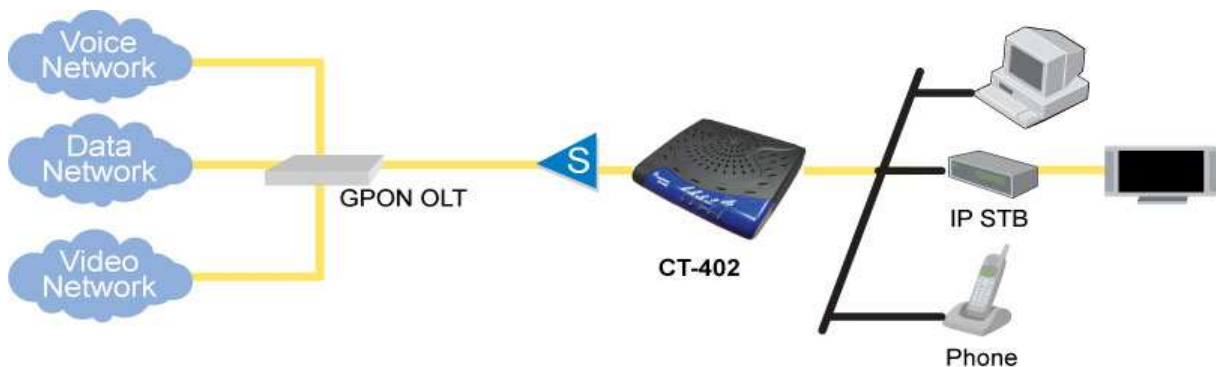

Applications Diagram