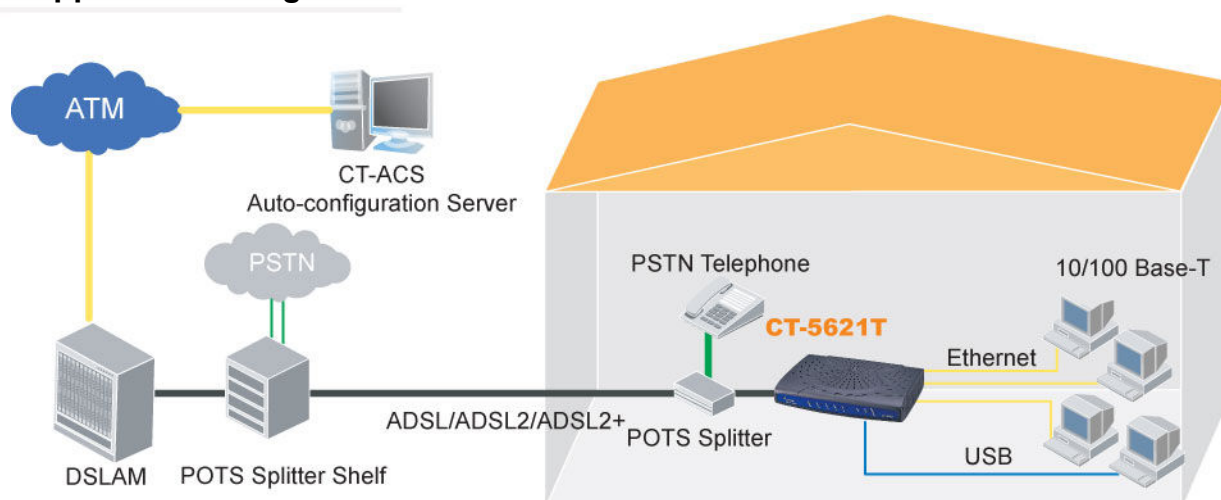

Applications Diagram