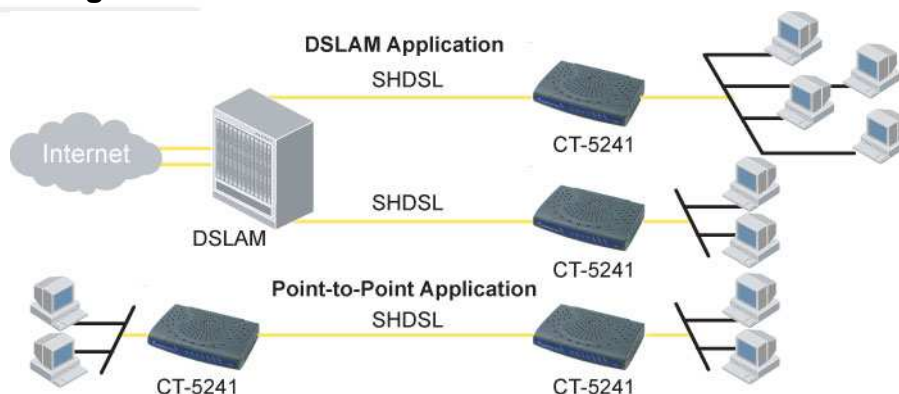

Applications Diagram